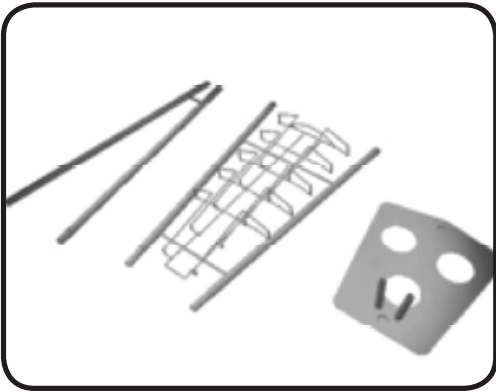

Assembly Instructions

Remove the system from the box.