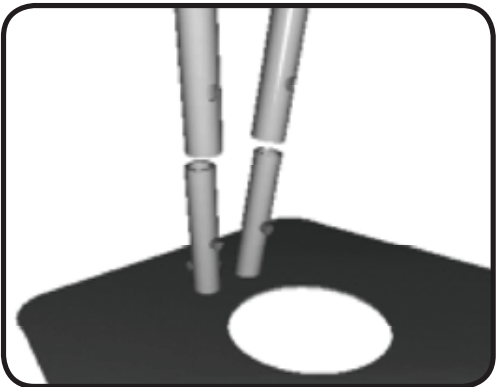

Place the bottom section onto the foot, making sure that it snaps into place. Make sure the narrow end is down.