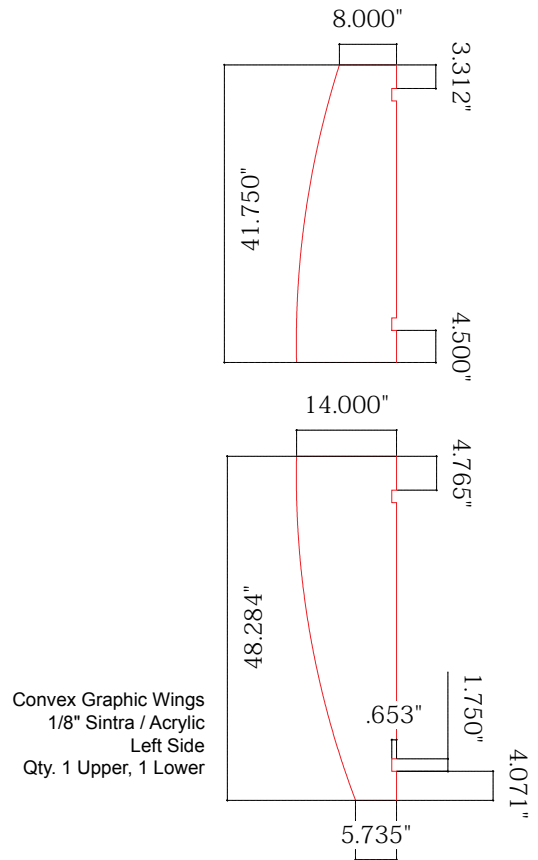

Product Name: VK-2125
Process: Dye Sublimation
Material: Polyknit 9
Scale: 50%
Effective Date: 10/12/2015 NDW

LIVE AREA INSIDE DOTTED LINES

Main Backwall Graphic
Left Side
Qty. 1
Sew 1/2" Hook Velcro to Face/ Perimeter

Main Backwall Graphic
Center
Qty. 1
Sew 1/2" Hook Velcro to Face/ Perimeter

Main Backwall Graphic
Right Side
Qty. 1
Sew 1/2" Hook Velcro to Face/ Perimeter

****NOTE:** Test frames may be required for guaranteed fitting of graphics**

NOTE: Graphic files must be @ 150 dpi Finished Size.
DO NOT send Flattened Files. Production can not
manipulate the content, proportion or color of these files.

Product Name: VK-2125
Process: Direct Print
Material: Sintra / Acrylic
Scale: 50%
Effective Date: 10/12/2015 NDW