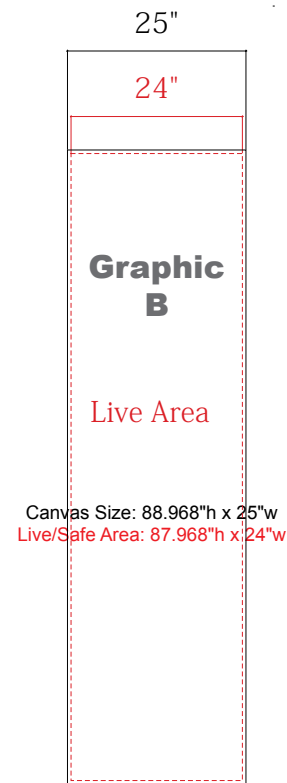

Product Name: VK-2125
Process: Dye Sublimation
Material: Polyknit 9
Scale: 50%
Effective Date: 10/12/2015 NDW

LIVE AREA INSIDE DOTTED LINES

Main Backwall Graphic
Left Side
Qty. 1
Sew 1/2" Hook Velcro to Face/ Perimeter

Main Backwall Graphic
Center
Qty. 1
Sew 1/2" Hook Velcro to Face/ Perimeter

Main Backwall Graphic
Right Side
Qty. 1
Sew 1/2" Hook Velcro to Face/ Perimeter

****NOTE:** Test frames may be required for guaranteed fitting of graphics**

NOTE: Graphic files must be @ 150 dpi Finished Size.
DO NOT send Flattened Files. Production can not
manipulate the content, proportion or color of these files.

Product Name: VK-2125
Process: Direct Print
Material: Sintra / Acrylic
Scale: 50%
Effective Date: 10/12/2015 NDW