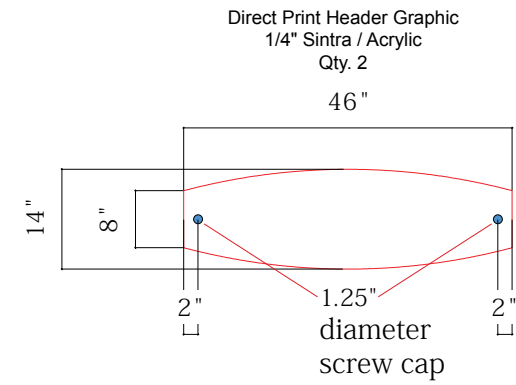

Main Backwall Graphic
Center
Qty. 1
Sew 1/2" Hook Velcro to Face/ Perimeter

Main Backwall Graphic
Right Side
Qty. 1
Sew 1/2" Hook Velcro to Face/ Perimeter

****NOTE:** Test frames may be required for guaranteed fitting of graphics**

NOTE: Graphic files must be @ 150 dpi Finished Size.
DO NOT send Flattened Files. Production can not
manipulate the content, proportion or color of these files.

Product Name: VK-2125
Process: Direct Print
Material: Sintra / Acrylic
Scale: 50%
Effective Date: 10/12/2015 NDW