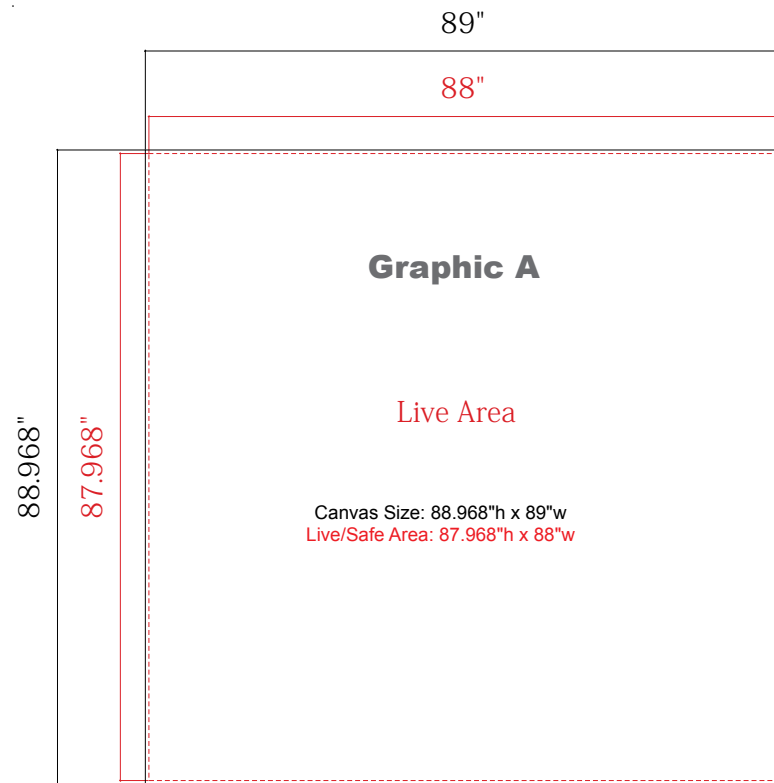

Product Name: VK-2125
Process: Dye Sublimation
Material: Polyknit 9
Scale: 50%
Effective Date: 10/12/2015 NDW

LIVE AREA INSIDE DOTTED LINES

Main Backwall Graphic
Left Side
Qty. 1
Sew 1/2" Hook Velcro to Face/ Perimeter

Main Backwall Graphic
Center
Qty. 1
Sew 1/2" Hook Velcro to Face/ Perimeter

Main Backwall Graphic
Right Side
Qty. 1
Sew 1/2" Hook Velcro to Face/ Perimeter

****NOTE:** Test frames may be required for guaranteed fitting of graphics**

NOTE: Graphic files must be @ 150 dpi Finished Size.
DO NOT send Flattened Files. Production can not
manipulate the content, proportion or color of these files.

Product Name: VK-2125
Process: Direct Print
Material: Sintra / Acrylic
Scale: 50%
Effective Date: 10/12/2015 NDW