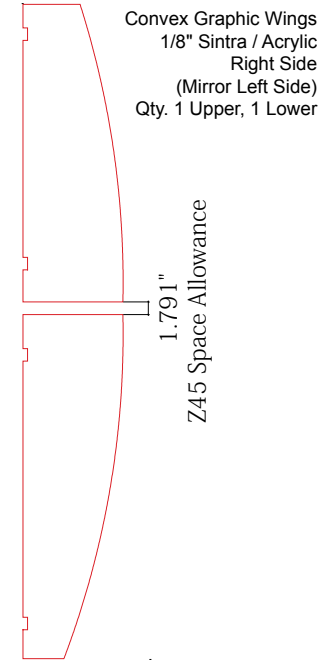

Product Name: VK-2125
Process: Dye Sublimation
Material: Polyknit 9
Scale: 50%
Effective Date: 10/12/2015 NDW

LIVE AREA INSIDE DOTTED LINES

Main Backwall Graphic
Left Side
Qty. 1
Sew 1/2" Hook Velcro to Face/ Perimeter

Main Backwall Graphic
Center
Qty. 1
Sew 1/2" Hook Velcro to Face/ Perimeter

Main Backwall Graphic
Right Side
Qty. 1
Sew 1/2" Hook Velcro to Face/ Perimeter

****NOTE:** Test frames may be required for guaranteed fitting of graphics**

NOTE: Graphic files must be @ 150 dpi Finished Size.
DO NOT send Flattened Files. Production can not
manipulate the content, proportion or color of these files.

Product Name: VK-2125
Process: Direct Print
Material: Sintra / Acrylic
Scale: 50%
Effective Date: 10/12/2015 NDW