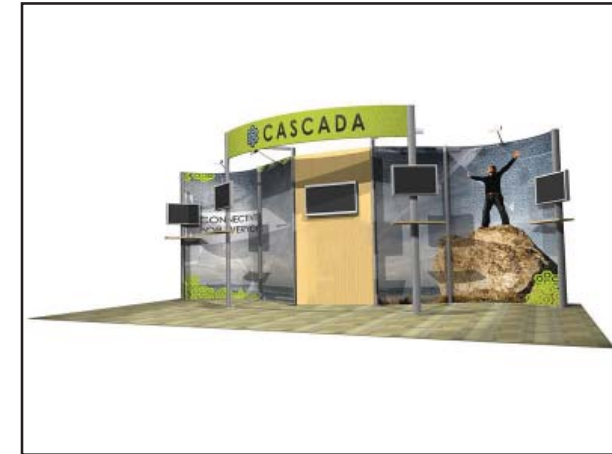

NOTE: These dimensions are for graphic layout purposes. Graphic needs to be cut and test fitted to frame.

NOTE: Graphic files must be @ 150 dpi finished Size. DO NOT send Flattened Files. Production can not manipulate the content, proportion or color of these files.

RE-2015 kit base price includes a hard rock maple center panel. Please request graphics quote for replacing with a center graphic.

Header Graphic - Qty: 1

End Graphics - Qty: 2

Inside Graphics - Qty: 2

Optional Middle Graphic