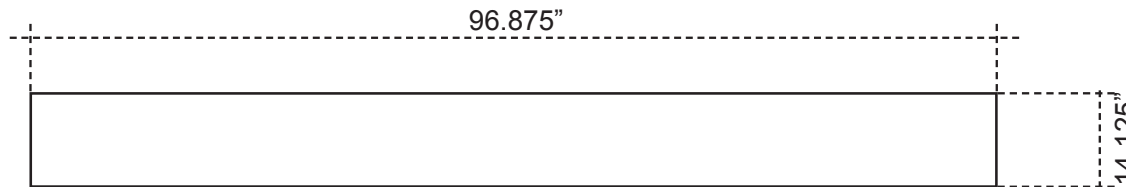

NOTE: These dimensions are for graphic layout purposes. Graphic needs to be cut and test fitted to frame.

NOTE: Graphic files must be @ 150 dpi finished Size. DO NOT send Flattened Files. Production can not manipulate the content, proportion or color of these files.

RE-2015 kit base price includes a hard rock maple center panel. Please request graphics quote for replacing with a center graphic.

Header Graphic - Qty: 1

End Graphics - Qty: 2

Inside Graphics - Qty: 2

Optional Middle Graphic