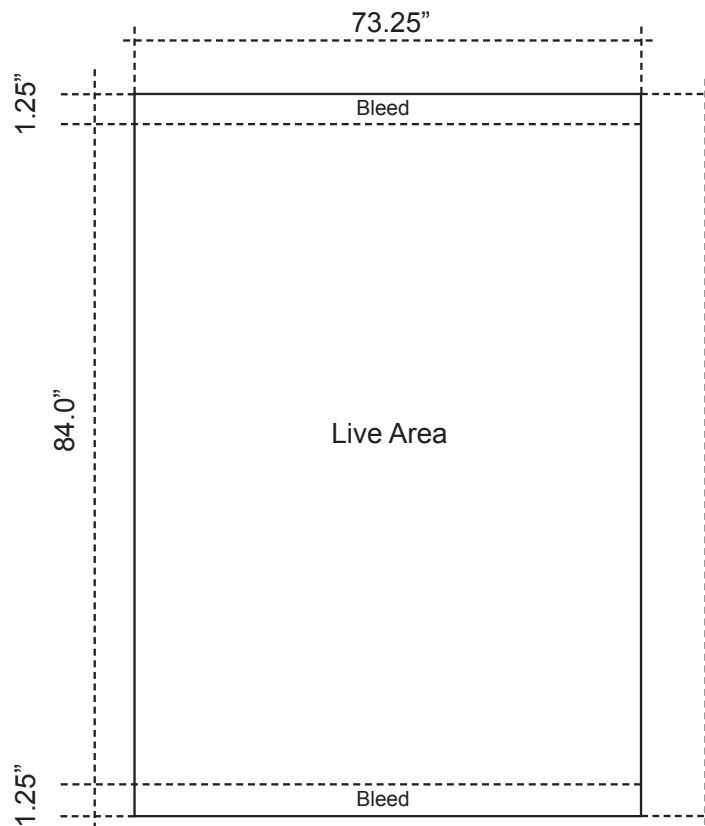

NOTE: These dimensions are for graphic layout purposes. Graphic needs to be cut and test fitted to frame.

NOTE: Graphic files must be @ 150 dpi finished Size. DO NOT send Flattened Files. Production can not manipulate the content, proportion or color of these files.

RE-2015 kit base price includes a hard rock maple center panel. Please request graphics quote for replacing with a center graphic.

Header Graphic - Qty: 1

End Graphics - Qty: 2

Inside Graphics - Qty: 2

Optional Middle Graphic