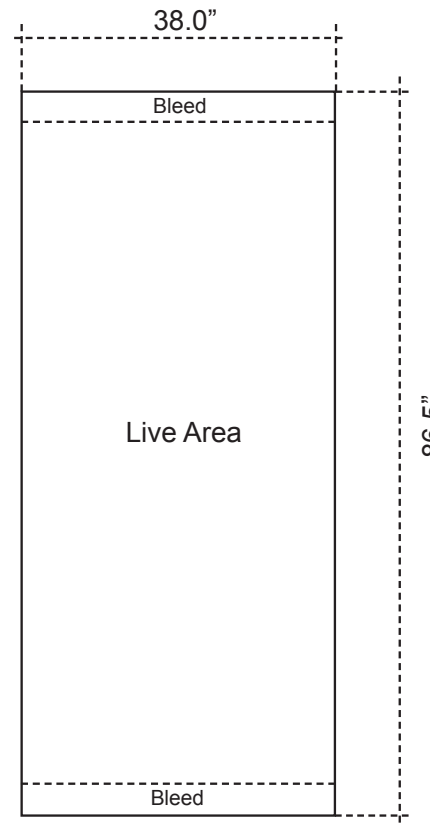

NOTE: These dimensions are for graphic layout purposes. Graphic needs to be cut and test fitted to frame.

NOTE: Graphic files must be @ 150 dpi finished Size. DO NOT send Flattened Files. Production can not manipulate the content, proportion or color of these files.

RE-2015 kit base price includes a hard rock maple center panel. Please request graphics quote for replacing with a center graphic.

Header Graphic - Qty: 1

End Graphics - Qty: 2

Inside Graphics - Qty: 2

Optional Middle Graphic