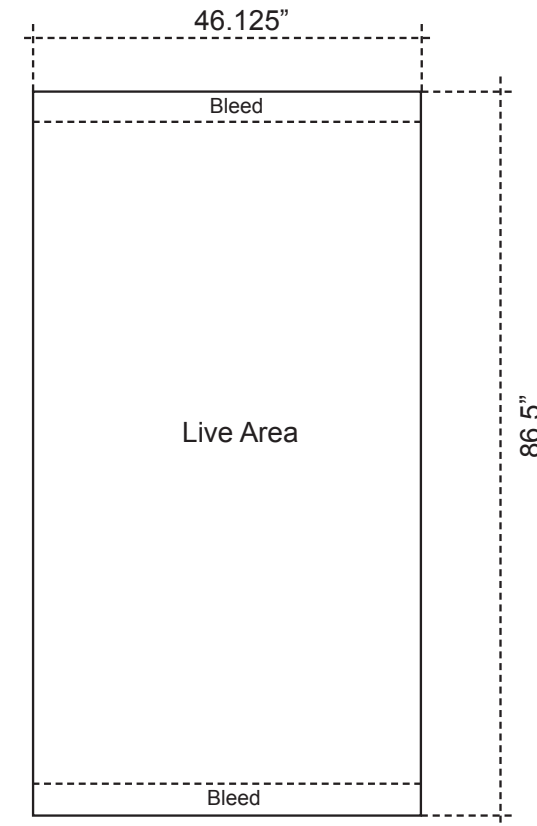

NOTE: These dimensions are for graphic layout purposes. Graphic needs to be cut and test fitted to frame.

NOTE: Graphic files must be @ 150 dpi finished Size. DO NOT send Flattened Files. Production can not manipulate the content, proportion or color of these files.

RE-2015 kit base price includes a hard rock maple center panel. Please request graphics quote for replacing with a center graphic.

Header Graphic - Qty: 1

End Graphics - Qty: 2

Inside Graphics - Qty: 2

Optional Middle Graphic