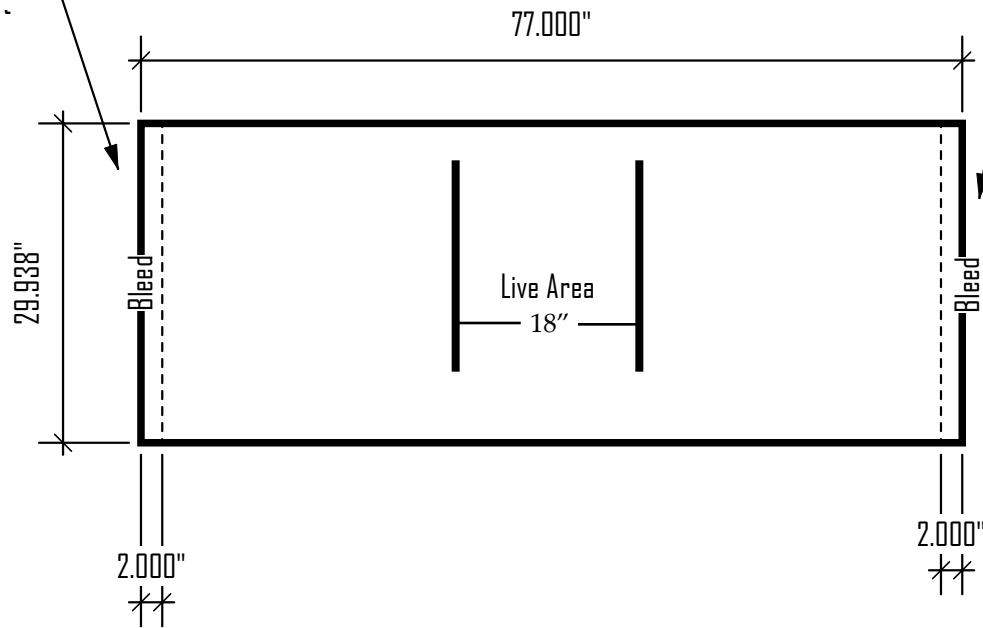

Quadro - FOR GRAPHICS ONLY

Case to Counter Skirt Dims for Oval Case

1" Loop Velcro attached to
Front edge for attachment:

1" Hook Velcro attached to
back edge for attachment

classicexhibits

Ph: 866.652.2100
Fax: 503.652.7084