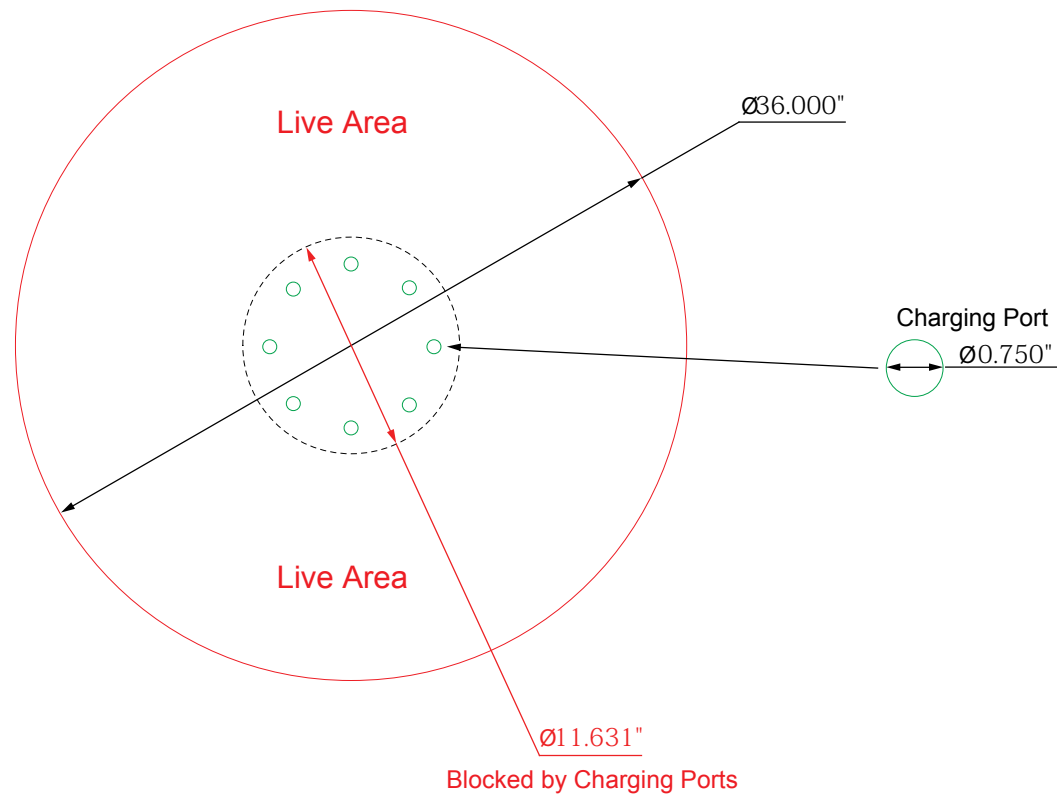

Product Name: MOD-1432
Process: Direct Print
Material: Vinyl
Scale: 100%
Effective Date: 11/04/2015 <small>NDW</small>

Bar Table Top Graphic  
Qty. 1

Bar Table Charging Station

**\*\*NOTE:** Test frames may be required for guaranteed fitting of graphics\*\*

**NOTE:** Graphic files must be @ 150 dpi Finished Size.  
**DO NOT** send Flattened Files. Production can not  
manipulate the content, proportion or color of these files.