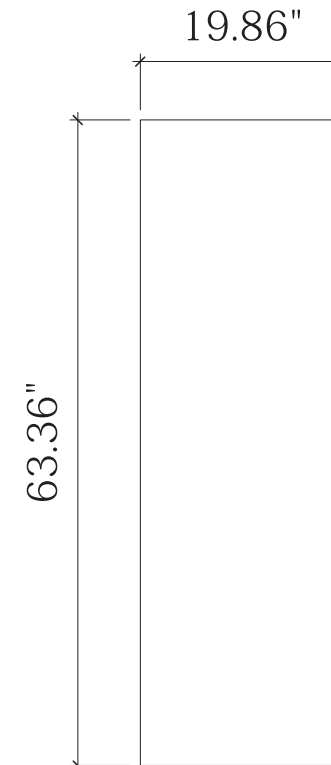

Opening: 19.86"w x 16.18"h  
Silicone edge around perimeter

Opening: 19.86"w x 16.01"h  
Silicone edge around perimeter

Opening: 19.86"w x 63.98"h  
Silicone edge around perimeter

Opening: 19.86"w x 63.36"h  
Silicone edge around perimeter

Product Name: MOD-1361
Process: HD
Material: Backlit Knit
Effective Date: 07/23/2014

NOTE: Graphic files must be @ 150 dpi Finished Size.  
DO NOT send Flattened Files. Production can not manipulate  
the content, proportion or color of these files.