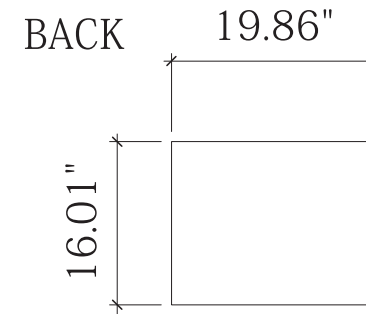

Opening: 19.86"w x 16.18"h  
Silicone edge around perimeter

Opening: 19.86"w x 16.01"h  
Silicone edge around perimeter

Opening: 19.86"w x 63.98"h  
Silicone edge around perimeter

Opening: 19.86"w x 63.36"h  
Silicone edge around perimeter

Product Name: MOD-1361
Process: HD
Material: Backlit Knit
Effective Date: 07/23/2014

NOTE: Graphic files must be @ 150 dpi Finished Size.  
DO NOT send Flattened Files. Production can not manipulate  
the content, proportion or color of these files.