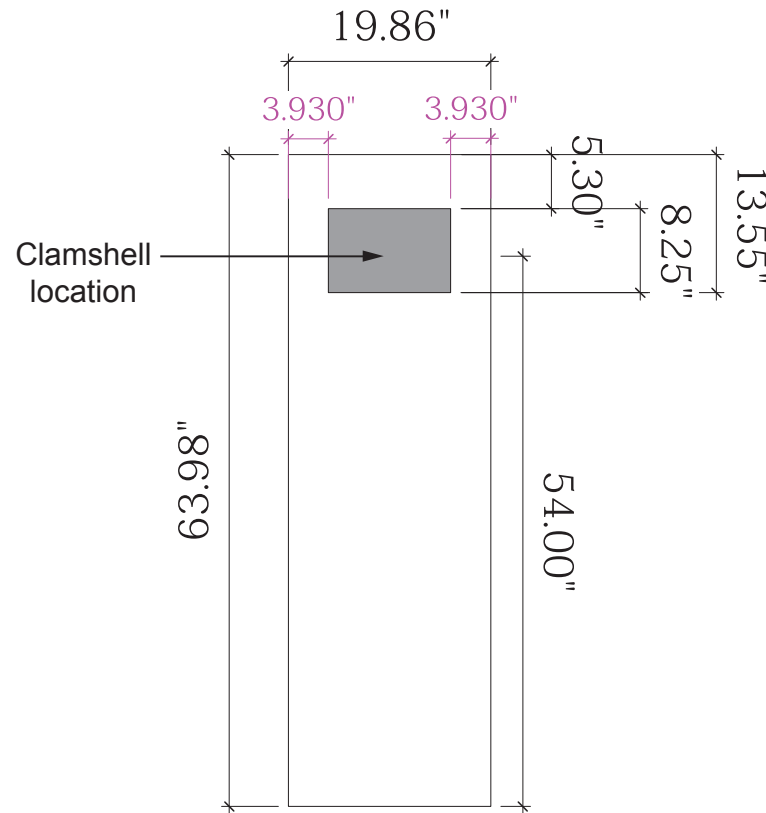

Opening: 19.86"w x 16.18"h  
Silicone edge around perimeter

Opening: 19.86"w x 16.01"h  
Silicone edge around perimeter

Opening: 19.86"w x 63.98"h  
Silicone edge around perimeter

Opening: 19.86"w x 63.36"h  
Silicone edge around perimeter

Product Name: MOD-1361
Process: HD
Material: Backlit Knit
Effective Date: 07/23/2014

NOTE: Graphic files must be @ 150 dpi Finished Size.  
DO NOT send Flattened Files. Production can not manipulate  
the content, proportion or color of these files.