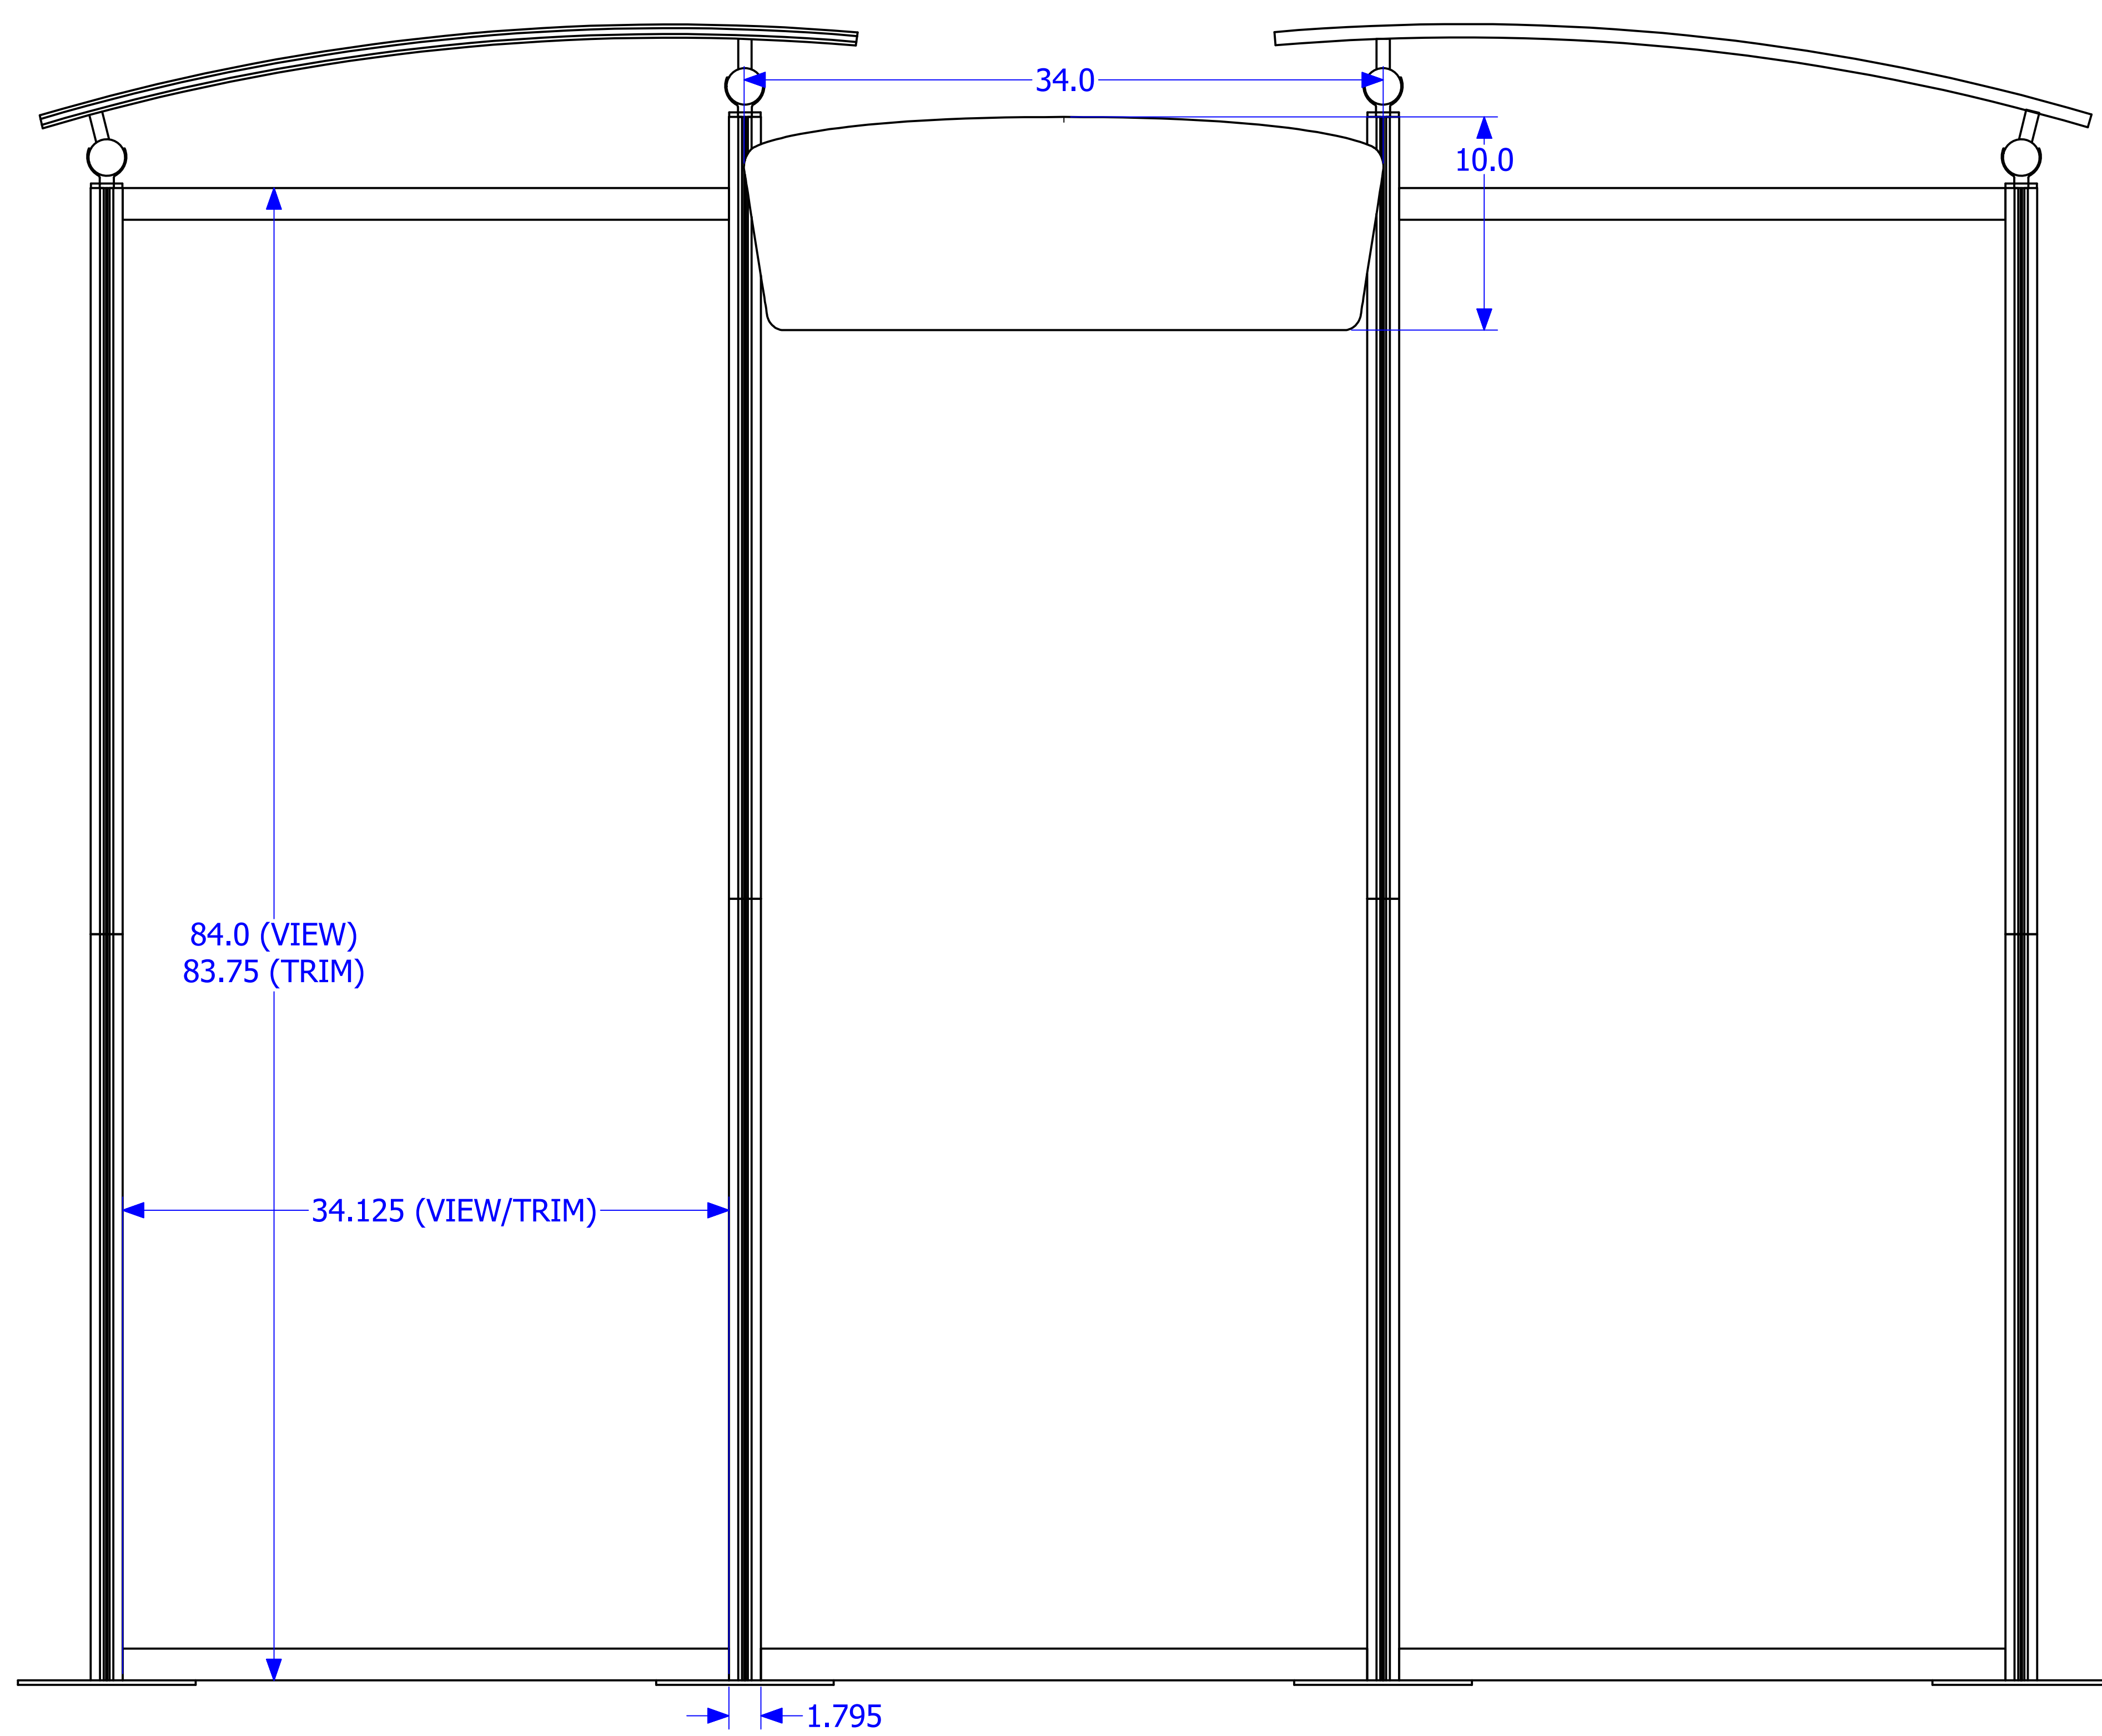

GRAPHIC SPECS	
PRODUCT NAME:	ECO-1010 (ZIRCON)
MATERIAL:	PARADISE FABRC
VIEWABLE SIZE:	(3) 34.125" x 84"
TRIM SIZE:	(3) 34.125" x 83.75"
MATERIAL:	ECO POLY
VIEWABLE/TRIM SIZE:	(1) 34" x 10"
	Velcro to 36x12 Eco Glass
ESTIMATED GRAPHIC PACKAGE	\$1155 RETAIL
EFFECTIVE DATE:	8/1/2011

**Please use this document for reference only.  
Contact your distributor for final graphic templates per order.**

DRAWN michaelmccord	7/20/2011	TITLE	
CHECKED		<b>ECO-1010 GRAPHIC SPECS</b>	
QA		SIZE	D
MFG		DWG NO	ECO-1010 (ZIRCON) GFX SPECS
APPROVED		SCALE	
		SHEET 1 OF 1	