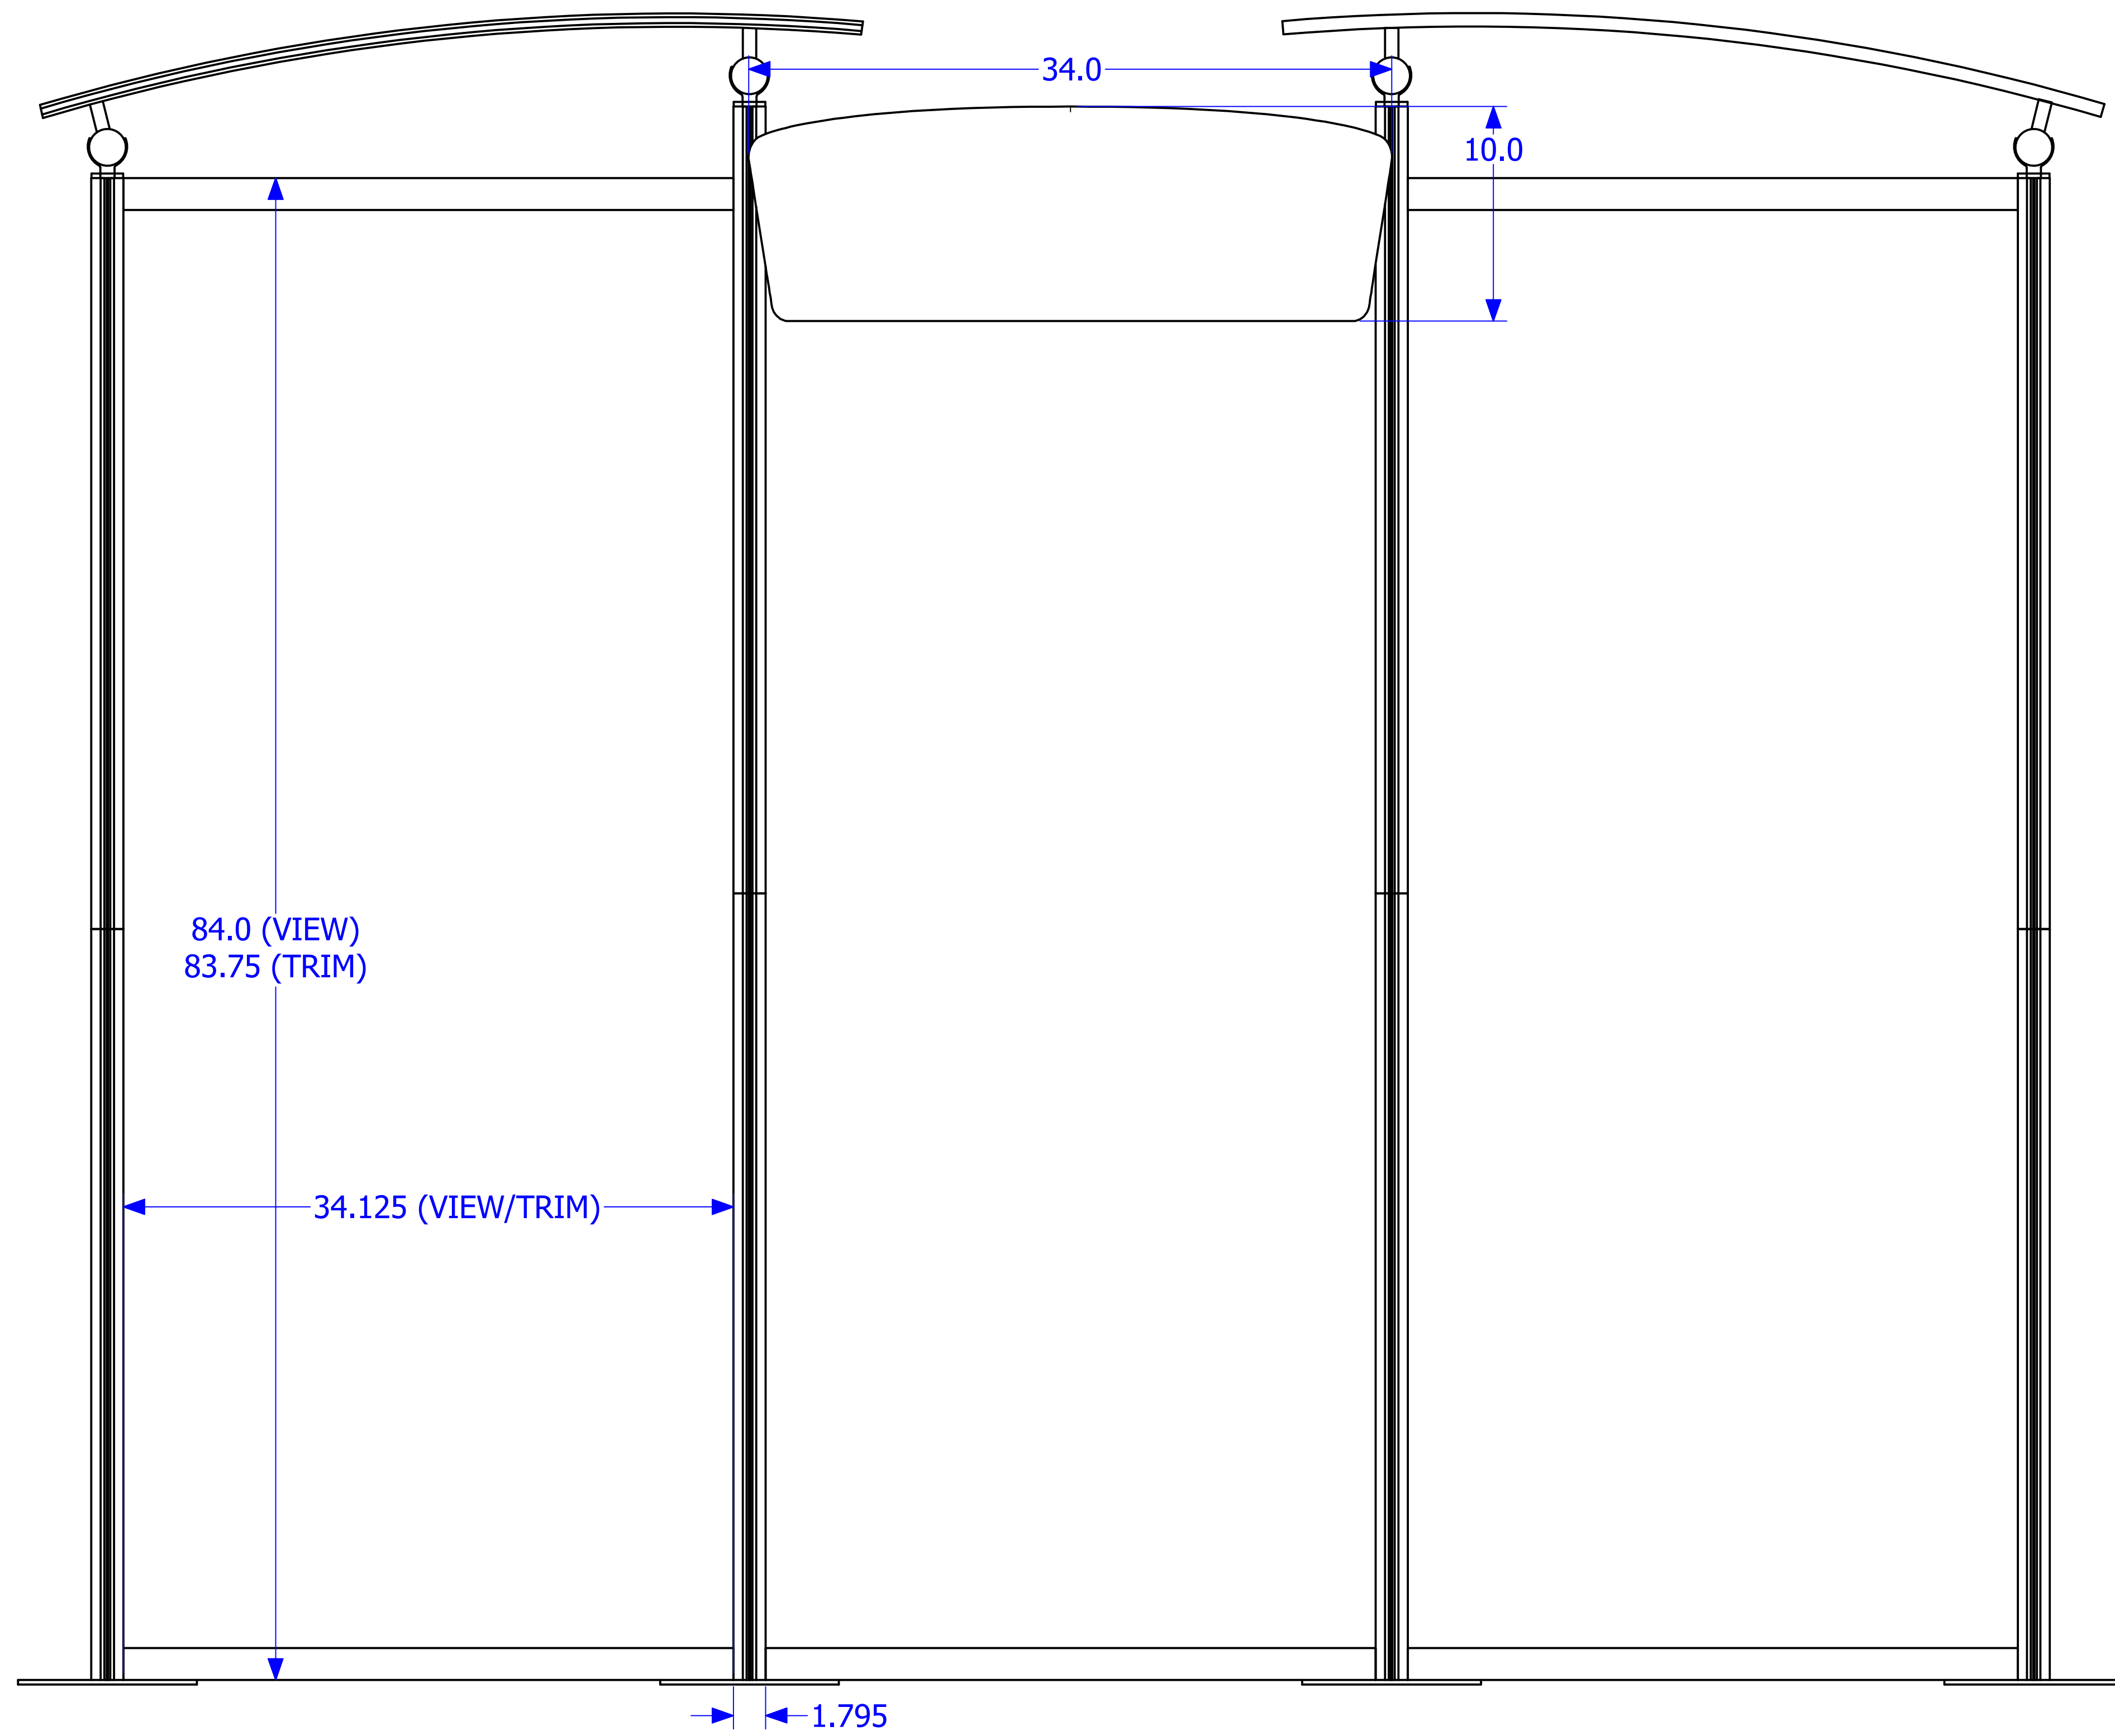

GRAPHIC SPECS	
PRODUCT NAME:	ECO-1009 (LAHAR)
MATERIAL:	PARADISE FABRC
VIEWABLE SIZE:	(3) 34.125" x 84"
TRIM SIZE:	(3) 34.125" x 83.75"
MATERIAL:	ECO POLY
VIEWABLE/TRIM SIZE:	(1) 34" x 10"
	Velcro to 36x12 Eco Glass
ESTIMATED GRAPHIC PACKAGE	\$1155 RETAIL
EFFECTIVE DATE:	8/1/2011

**Please use this document for reference only.
Contact your distributor for final graphic templates per order.**

DRAWN michaelmccord	7/20/2011	TITLE	
CHECKED		ECO-1009 GRAPHIC SPECS	
QA		SIZE	D
MFG		DWG NO	ECO-1009 (LAHAR) GFX SPECS
APPROVED		SCALE	
		SHEET 1 OF 1	