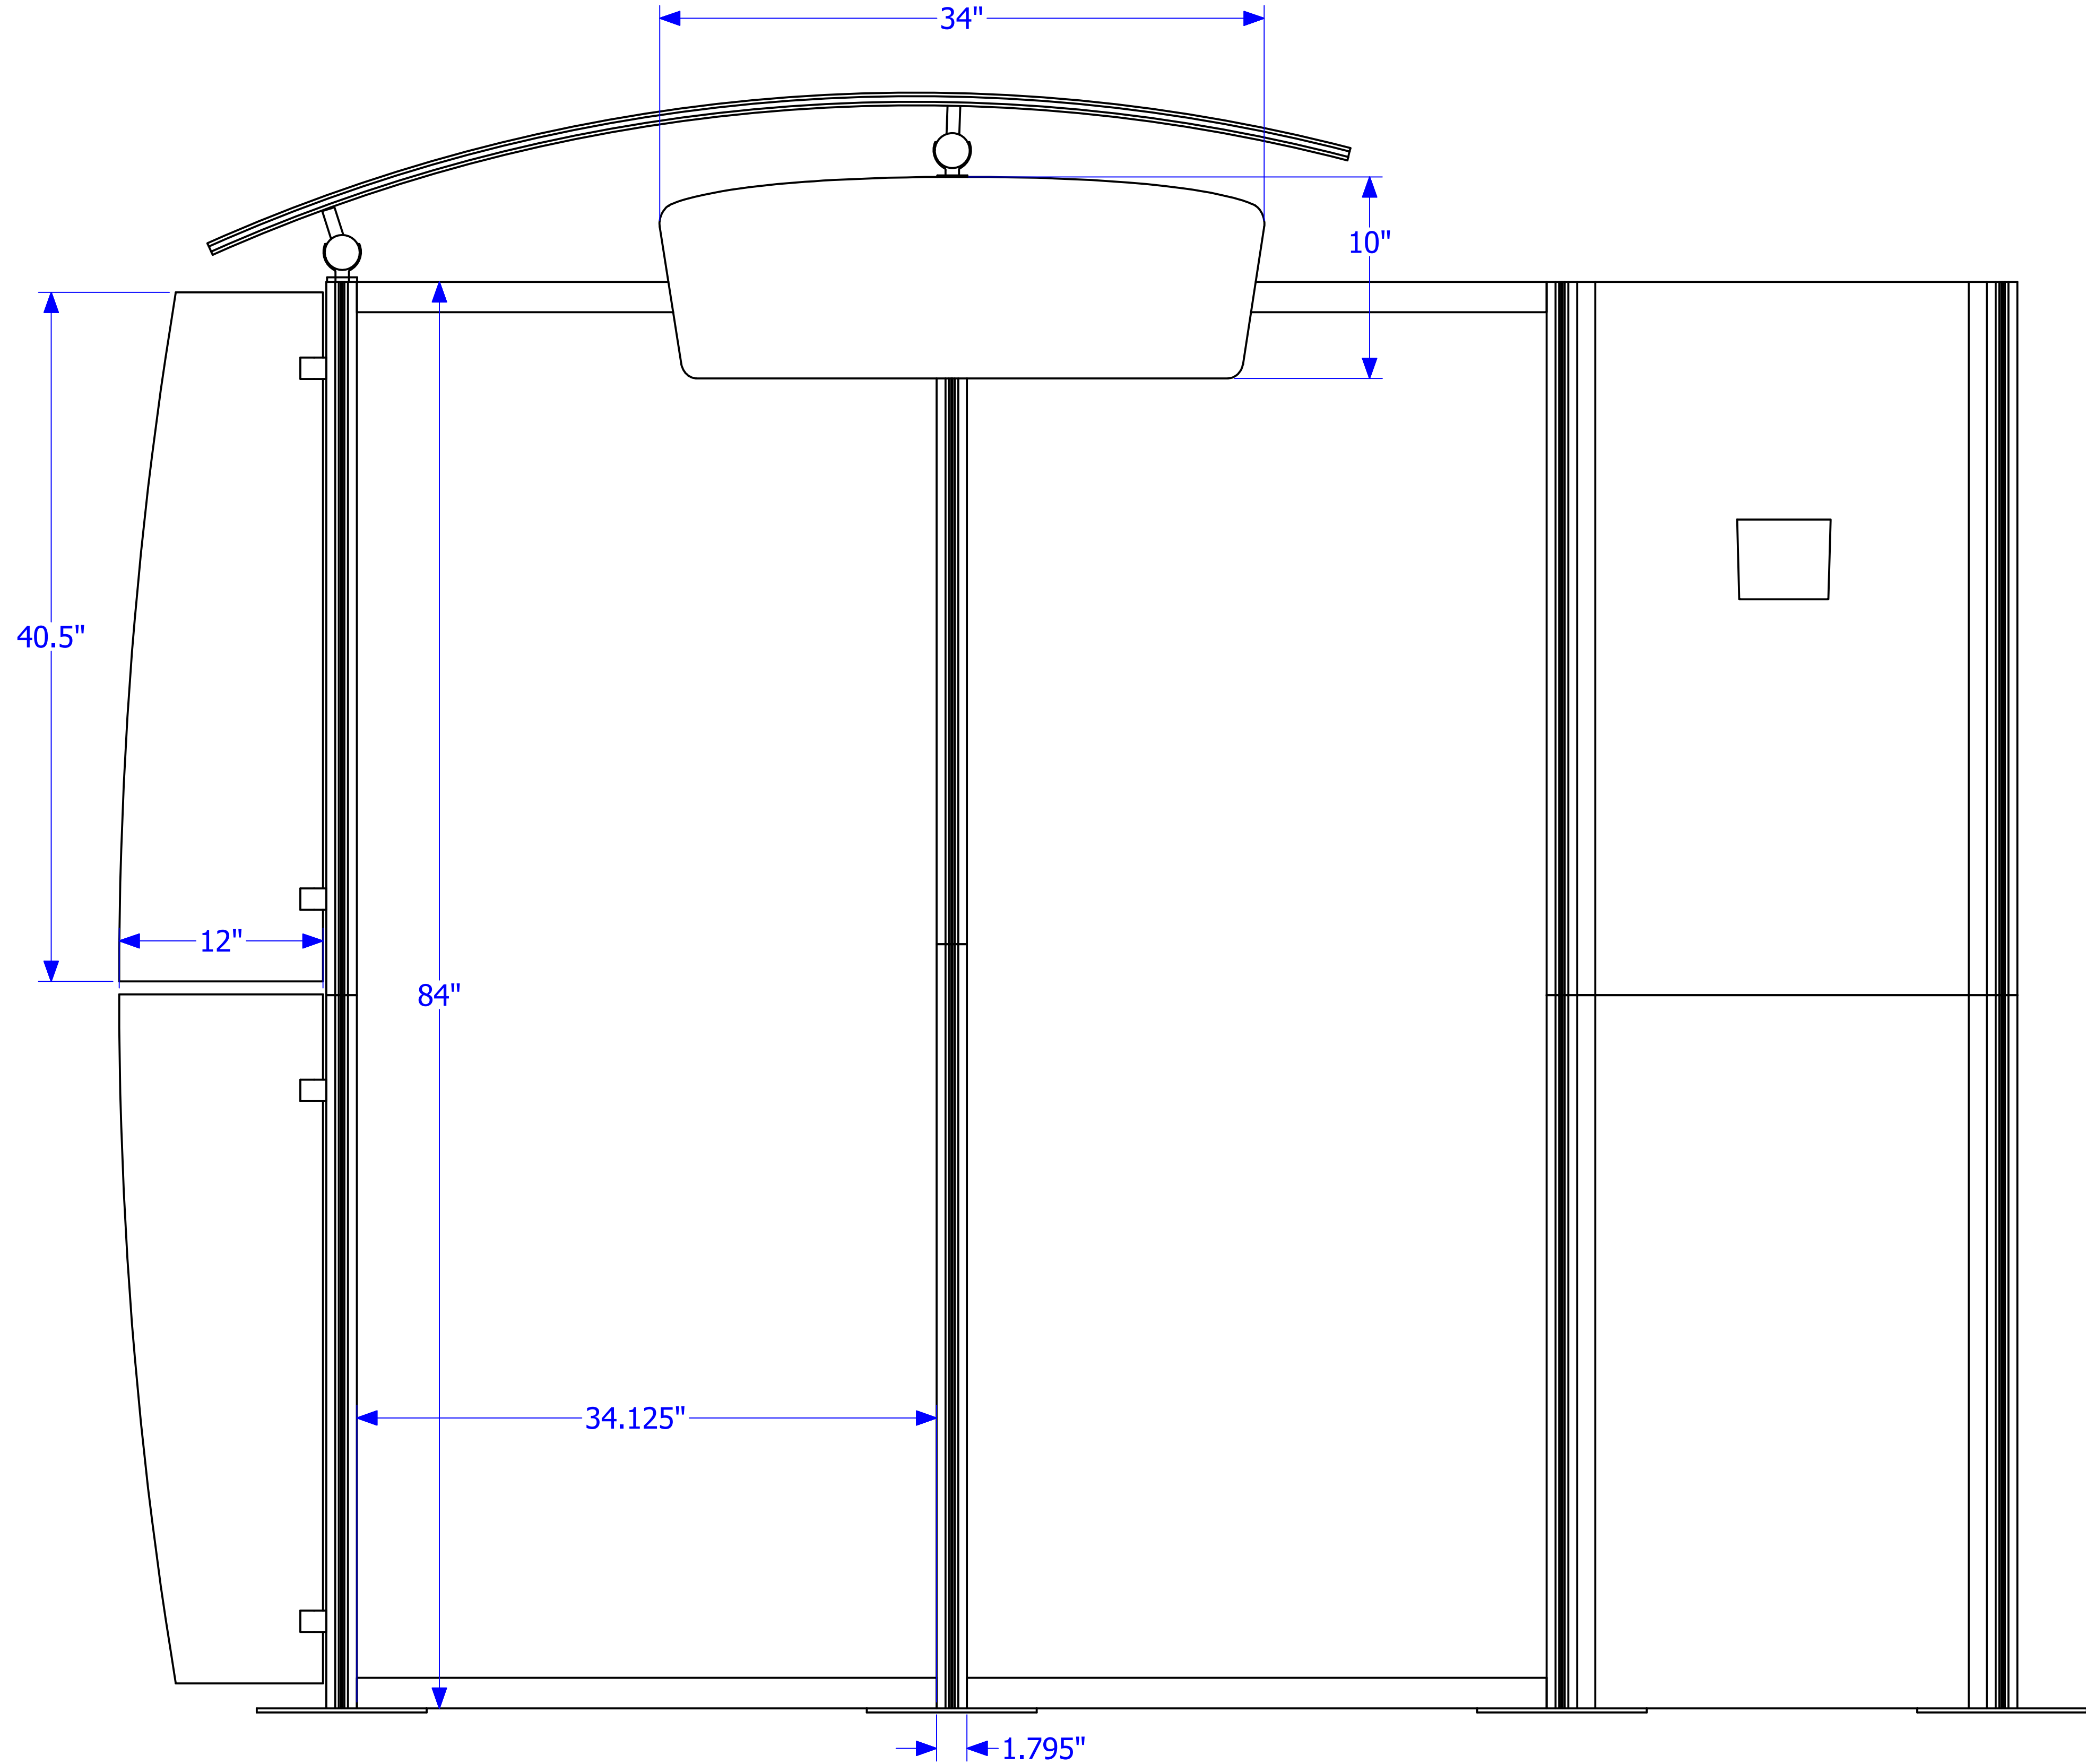

8 | 7 | 6 | 5 | 4 | 3 | 2 | 1

GRAPHIC SPECS	
PRODUCT NAME:	ECO-1001 (ANNO)
MATERIAL:	PARADISE FABRC
VIEWABLE SIZE:	(2) 34.125" x 84"
TRIM SIZE:	(2) 34.125" x 83.75"
MATERIAL:	ECO POLY
VIEWABLE/TRIM SIZE:	(1) 34" x 10"
	Velcro to 36x12 Eco Glass
ESTIMATED GRAPHIC PACKAGE	\$732.50 RETAIL
EFFECTIVE DATE:	8/1/2011

**Please use this document for reference only.
Contact your distributor for final graphic templates per order.**

DRAWN michaelmccord	7/20/2011	TITLE	
CHECKED		ECO-1001 (ANNO) GRAPHIC SPECS	
QA		SIZE	DWG NO
MFG		SCALE	ECO-1001 (ANNO) GFX SPECS
APPROVED			REV
			SHEET 1 OF 1

8 | 7 | 6 | 5 | 4 | 3 | 2 | 1