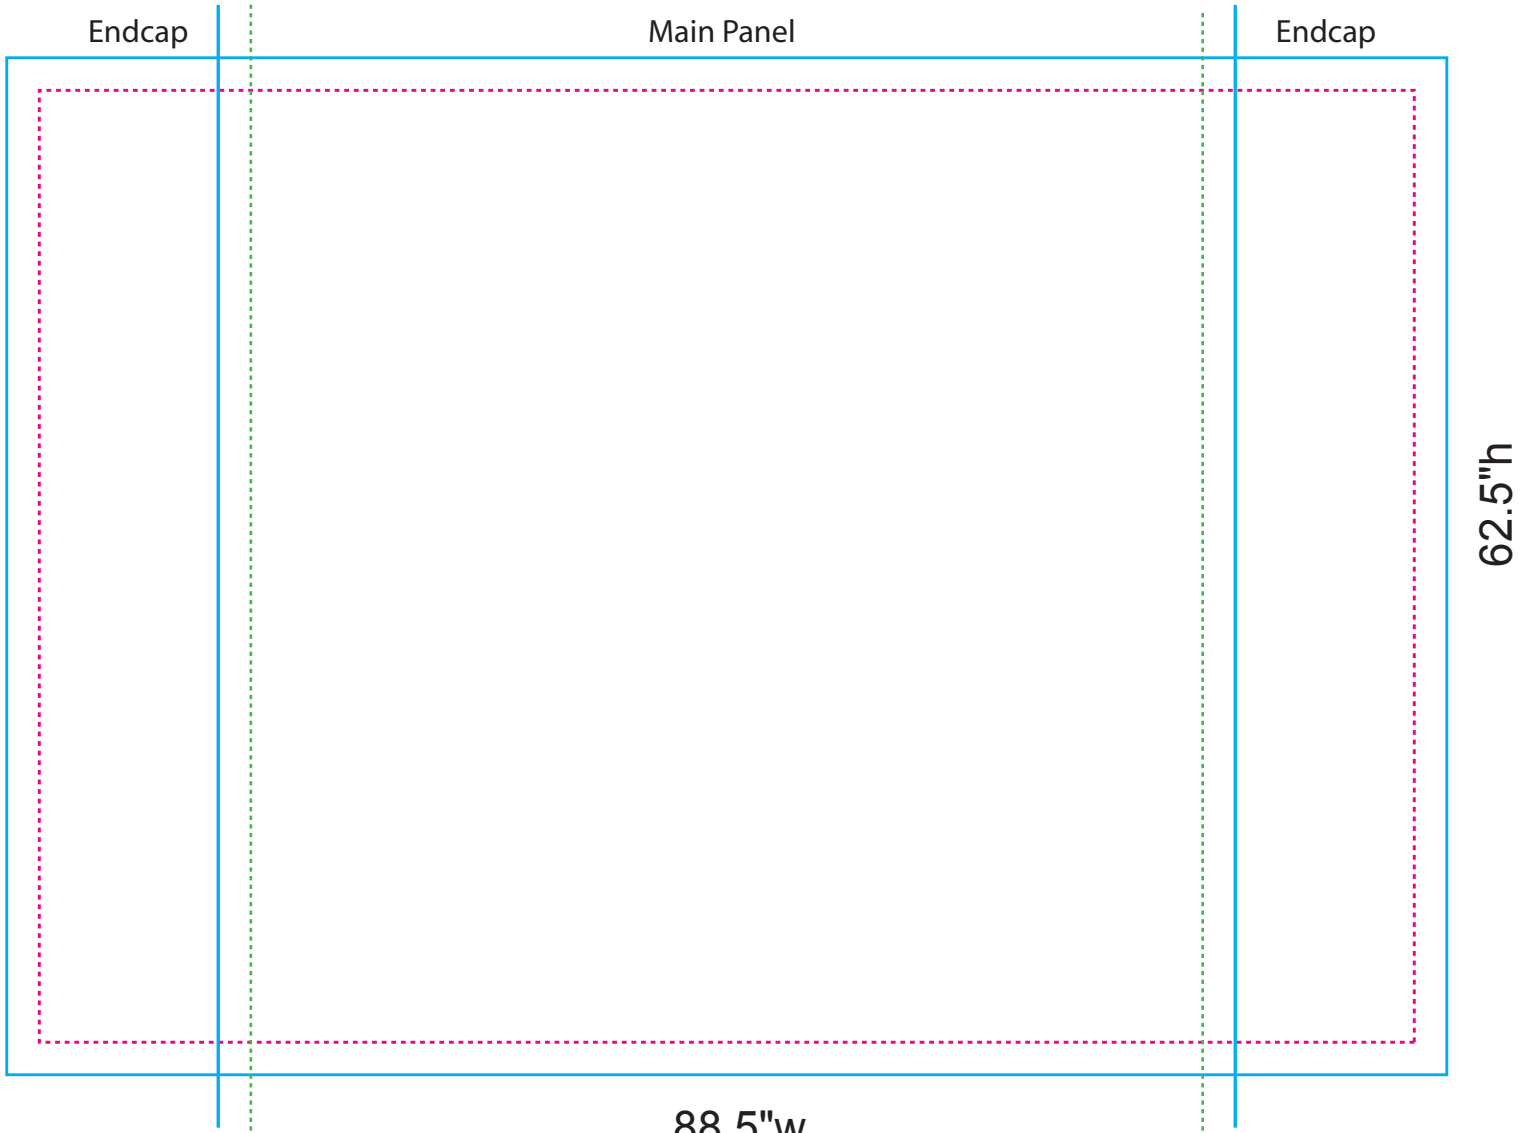

2x2 Burst SL With Endcaps

Final size: 88.5"w x 62.5"h

Stitching area: 84.5"w x 58.5"h

Live Area: 2" in from left and right edge of graphic

Please make sure text and images are at least 1" away from stitching and panel break.